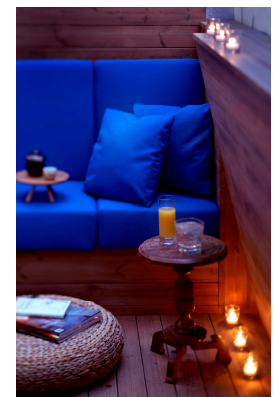

Exclusive Ceylon Lounge and Garden Usage: Our Repulse Bay Spa has a beautiful 1,300 sq ft private garden which we call the 'Ceylon Lounge'. The Ceylon Lounge is perfect for Spartyes of up to 20 people. We will block the Ceylon Lounge for your groups exclusive use for 2 hours with treatment spends of over \$3,500 and for 3 hours for treatment spends of \$4,500 and above.