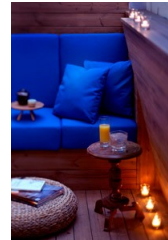

Number of People: To qualify as a Sparties, there should be a minimum of 6 people and a maximum of 20 people.

Minimum Spend: We require a **minimum spend of $2000** on treatments. For a party of 8 people this would be **only $250 per person**.

Private Spa Usage: All of our spas are available for private usage. Minimum spend will depend on which spa you require, which day of the week and time of day, and for how many hours you require the spa. Please email us directly to enquiries@senseofouch.com.hk for more information.

Private Rooftop Usage: Our LKF Spa has a private rooftop which is perfect for Sparties of up to 12 people. We supply an ipod docking station so you can bring your own music, while catering is available from Stormies. We'll waive the rooftop usage fee for a total treatment spend of $3000 or more, otherwise there's a usage fee of $150 per guest.

Catering: You can either bring your own or we can assist in arranging catering. At LKF Spa we partner with Stormies while at the other spas we can work with any one of a number of local F&B vendors. If you need us to arrange this, we'll add 10% handling charge to the list price charged by the caterers.

Freebies: We'll throw in a bottle of red or white wine for every 6 people in your group!