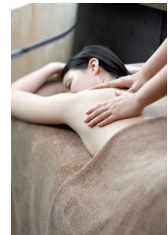

Number of People: To qualify as a Sparties, there should be a minimum of 6 people and a maximum of 20 people.

Minimum Spend: We require a **minimum spend of $2000** on treatments. For a party of 8 people this would be **only $250 per person**.

Private Spa Usage: All of our spas are available for private usage. Minimum spend will depend on which spa you require, which day of the week and time of day, and for how many hours you require the spa. Please email us directly to enquiries@senseofouch.com.hk for more information.

Private Rooftop Usage: Our LKF Spa has a private rooftop which is perfect for Sparties of up to 12 people. We supply an ipod docking station so you can bring your own music, while catering is available from Stormies. We'll waive the rooftop usage fee for a total treatment spend of $3000 or more, otherwise there's a usage fee of $150 per guest.

Catering: You can either bring your own or we can assist in arranging catering. At LKF Spa we partner with Stormies while at the other spas we can work with any one of a number of local F&B vendors. If you need us to arrange this, we'll add 10% handling charge to the list price charged by the caterers.

Freebies: We'll throw in a bottle of red or white wine for every 6 people in your group!